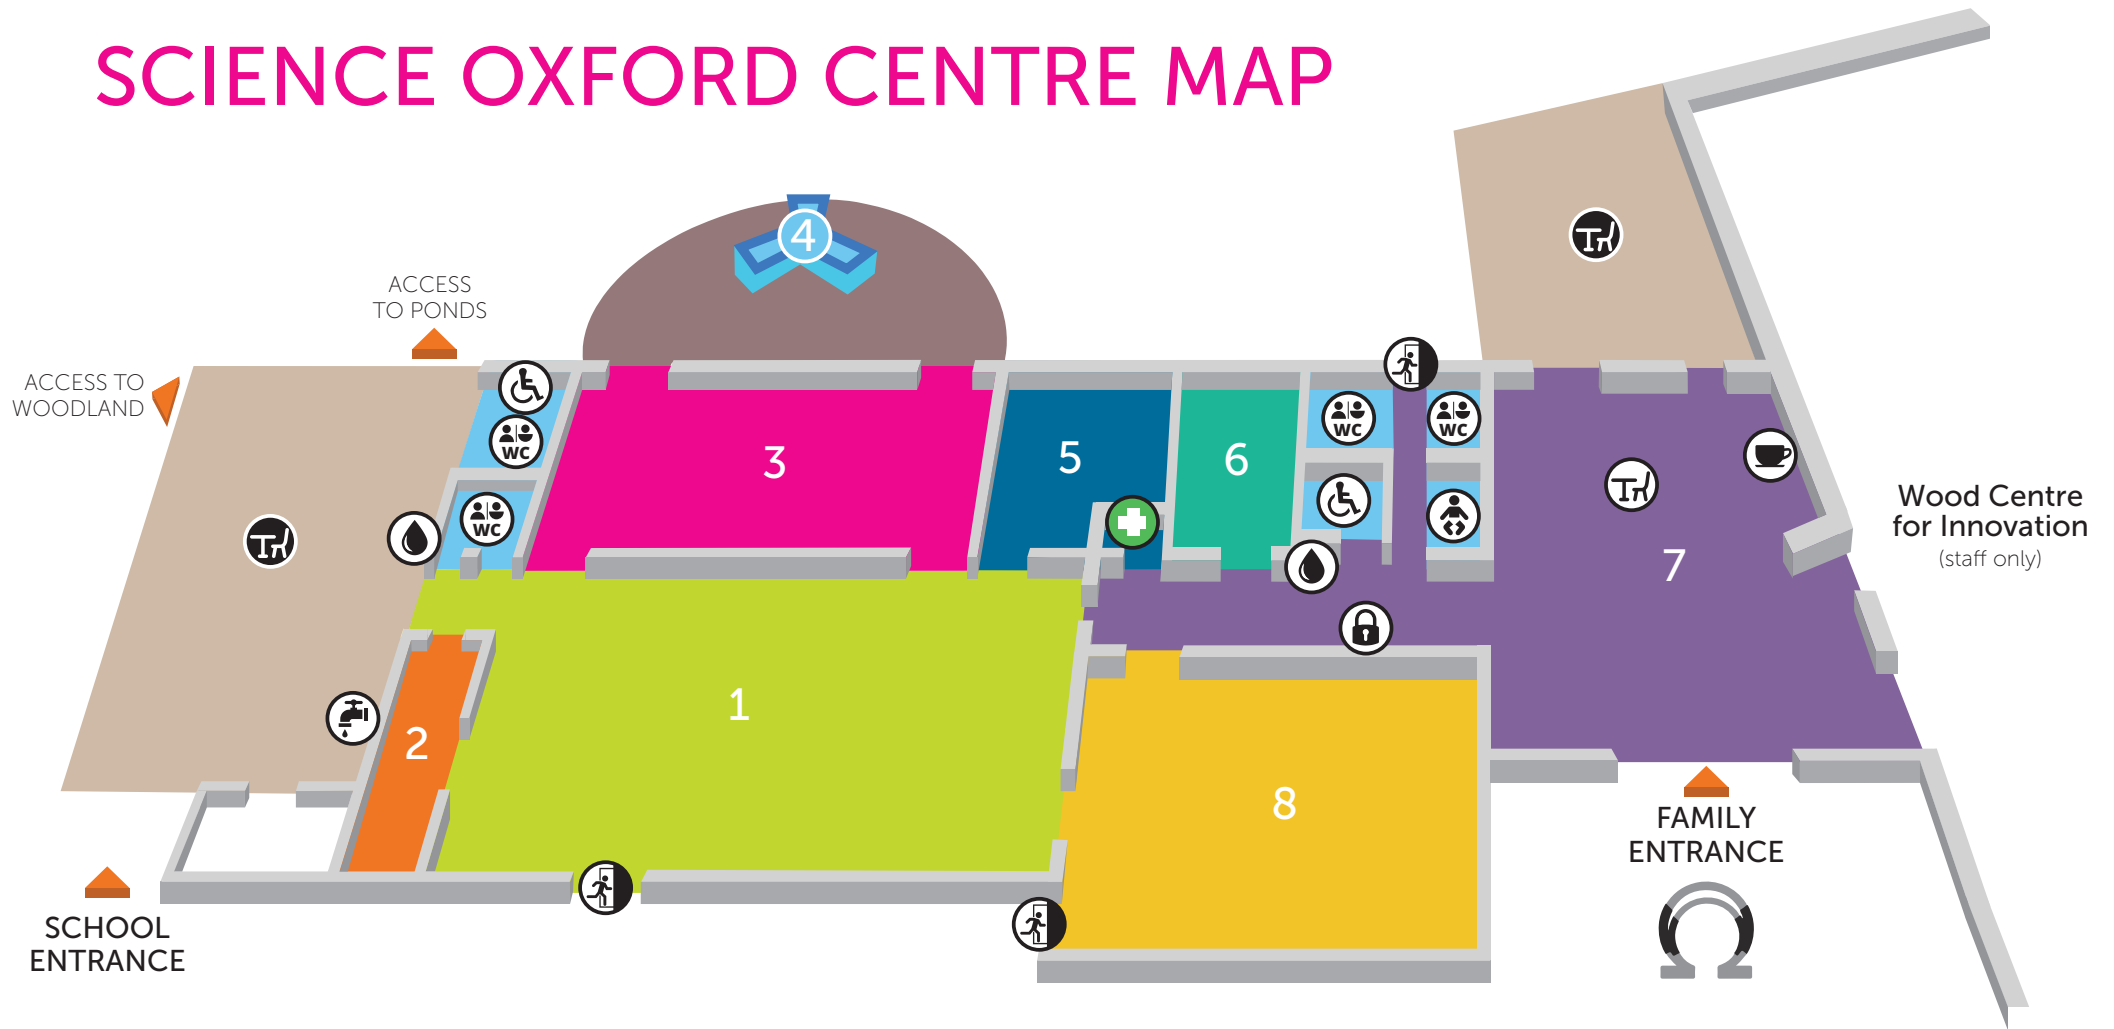

# SCIENCE OXFORD CENTRE MAP

- 1 Exploration Zone** (with hands-on exhibits)
- 2 Live Lab** (for demonstrations and experiments)
- 3 Classroom** (for workshops & clubs)
- 4 Water Lab exhibit**
- 5 Resources room** (staff only)
- 6 Staff room** (with quiet space)
- 7 Lobby and café area**
- 8 Theatre**

- Terrace & outdoor seating
- Indoor seating
- Water fountain
- Lockers
- First Aid room
- Fire exits
- Café
- Toilets
- Accessible toilets
- Baby changing
- Outdoor sinks

[scienceoxford.com](http://scienceoxford.com)  
 Science Oxford Centre, Quarry Road,  
 Headington, Oxford OX3 8SB  
 01865 810000